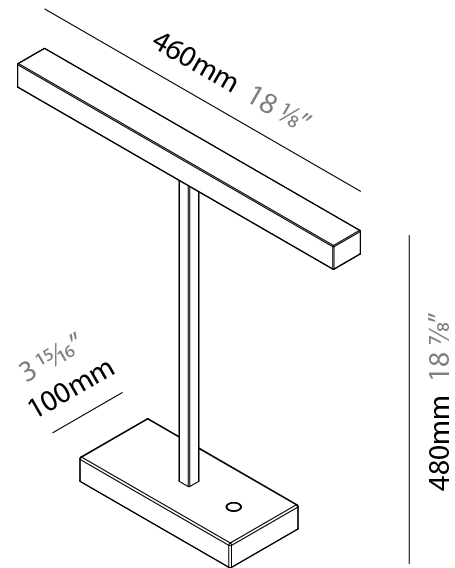

PROJECT	_____
TYPE	_____
SPECIFIER	_____
QUANTITY	_____
DATE	_____

ELLE PORTABLE

D204002-

base number   Finish
Options

1. To build a product code in our configurator select the specify button on the base model # product page
2. To build a manual product code on this datasheet choose from the options listed below in blue font and add the suffix to the base model #

GENERAL

Series: Elle _____
Brand: Zaneen _____
Division: Design _____
Mounting Type: Portable _____
Mounting Location: Table _____
Subcategory: Task _____

PHYSICAL

Shape: Square _____
Length (mm): 460 _____
Length (in): 18 ⁷/₈ _____
Width (mm): 100 _____
Width (in): 3 ¹⁵/₁₆ _____
Height (mm): 480 _____
Height (in): 18 ⁷/₈ _____
Light Distribution: Direct _____
Diffuser: Acrylic Bi-Satin _____
Fixture Finish: MBK / MWH / MCB _____
Fixture Material: Aluminum _____

ELECTRICAL

Lamp Type: LED _____
Input Wattage (W): 6 _____
Dimming: Touch Dimming _____
Driver Included: Yes _____
Driver Location: Inline Transformer Plug _____
Driver Class: Class 2 _____
Input Voltage (V): 120 - 277 _____
Output Voltage (V): 24 _____

LED

Color Temperature (°K): 3000 _____
CRI: >90 CRI _____
Lamp Life (hrs): 50000 _____

OPTICAL

RATINGS AND CERTIFICATIONS

Certified By: Certified for North American Standards _____
IP rating: IP20 _____