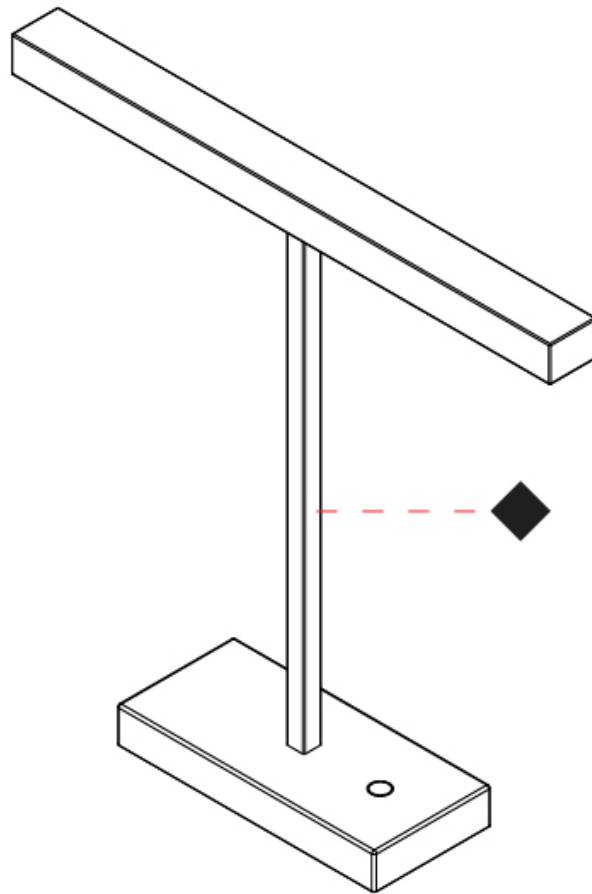

D204002-

PROJECT

TYPE

SPECIFIER

QUANTITY

DATE

D